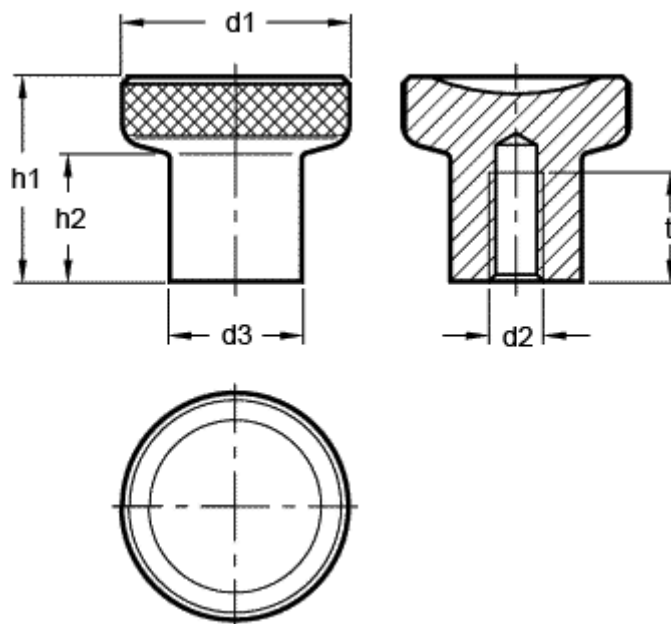

Article number: 20676531M10B

Description: E+G Knob, st. steel GN 676.5-31-M10-B

## Measures

d1 = 31  
d2 = M10  
d3 = 18.5  
h1 = 27.0  
h2 = 17.0  
t min = 15/17